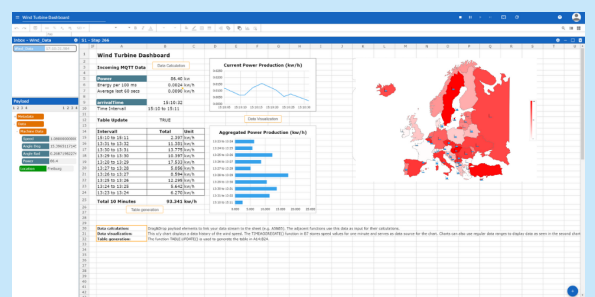

CEDALO REAL-TIME PLATFORM

Real-time data, IoT, Event stream processing, edge intelligence

ECLIPSE STREAMSHEETS

StreamSheets is a no-code application that aggregates, processes, and visualizes real-time data.

ECLIPSE MOSQUITTO

Mosquitto is the most downloaded MQTT broker in the world. It allows you to connect sensors, devices, and apps using the publish/subscribe method.

CEDALO MANAGEMENT CENTER

The Cedalo Management Center for Mosquitto provides a graphical user interface to monitor and administer brokers.