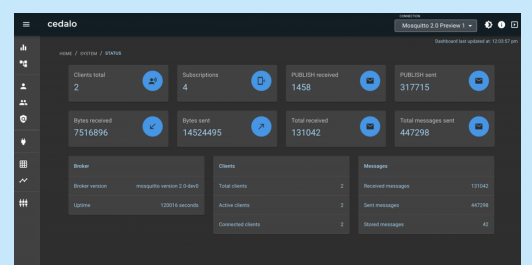

CEDALO REAL-TIME PLATFORM

Real-time data, IoT, Event stream processing, edge intelligence

ECLIPSE STREAMSHEETS

StreamSheets is a no-code application that aggregates, processes, and visualizes real-time data.

ECLIPSE MOSQUITTO

Mosquitto is the most downloaded MQTT broker in the world. It allows you to connect sensors, devices, and apps using the publish/subscribe method.

CEDALO MANAGEMENT CENTER

The Cedalo Management Center for Mosquitto provides a graphical user interface to monitor and administer brokers.